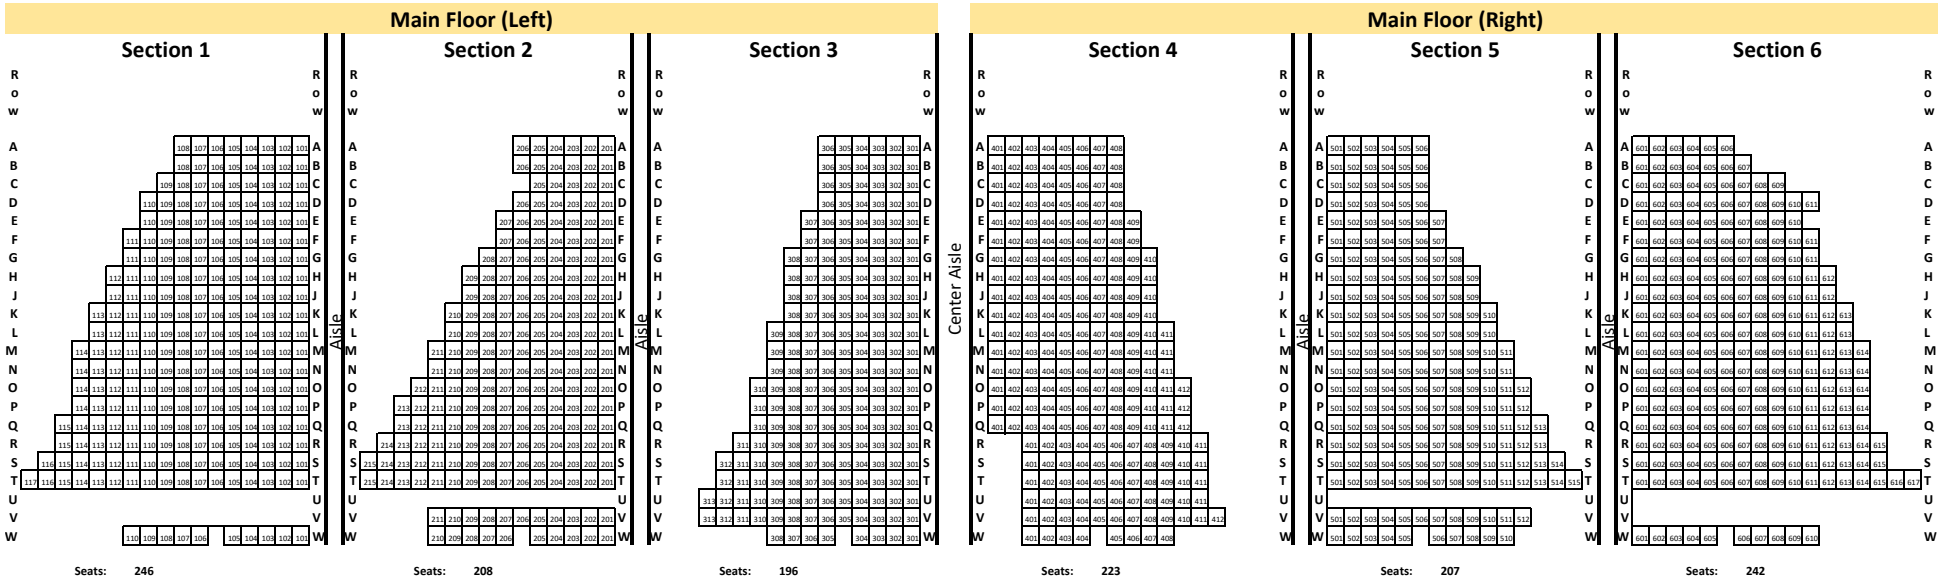

Seating Layout Central Church of the Nazarene

Stage Main Floor

Balcony