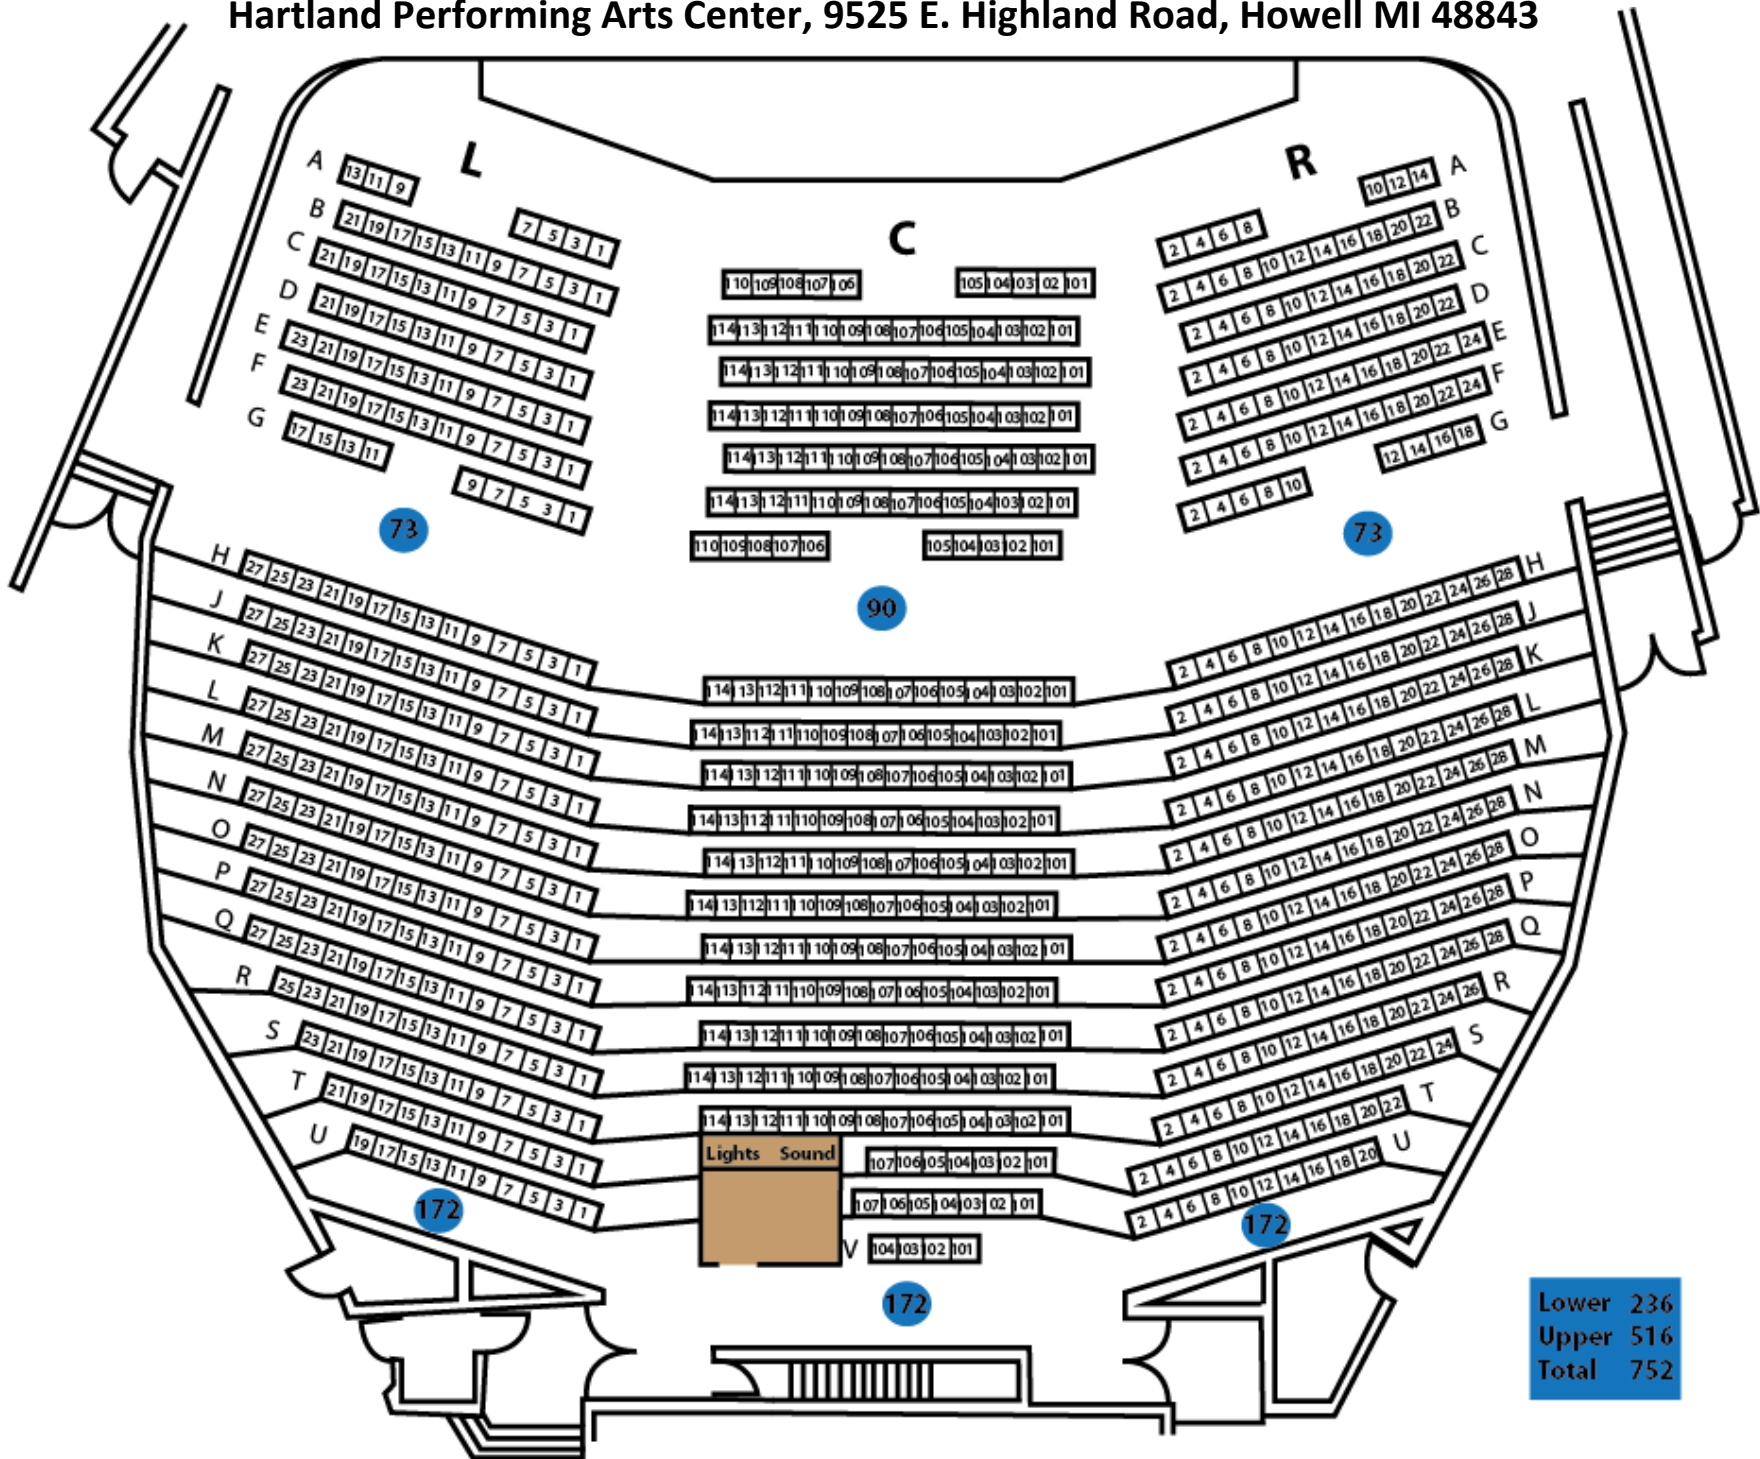

# Hartland Performing Arts Center, 9525 E. Highland Road, Howell MI 48843

73

73

90

172

172

172

Lower 236  
Upper 516  
Total 752